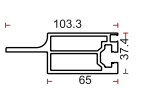

TRAMEZZO Pin Hinge Full Glass Wardrobe with LED Complete System
Available Finish : Black Matt / Brush Gold / Champion Matt / Coffee / Grey Matt

TWP - 01
Front Side Vertical