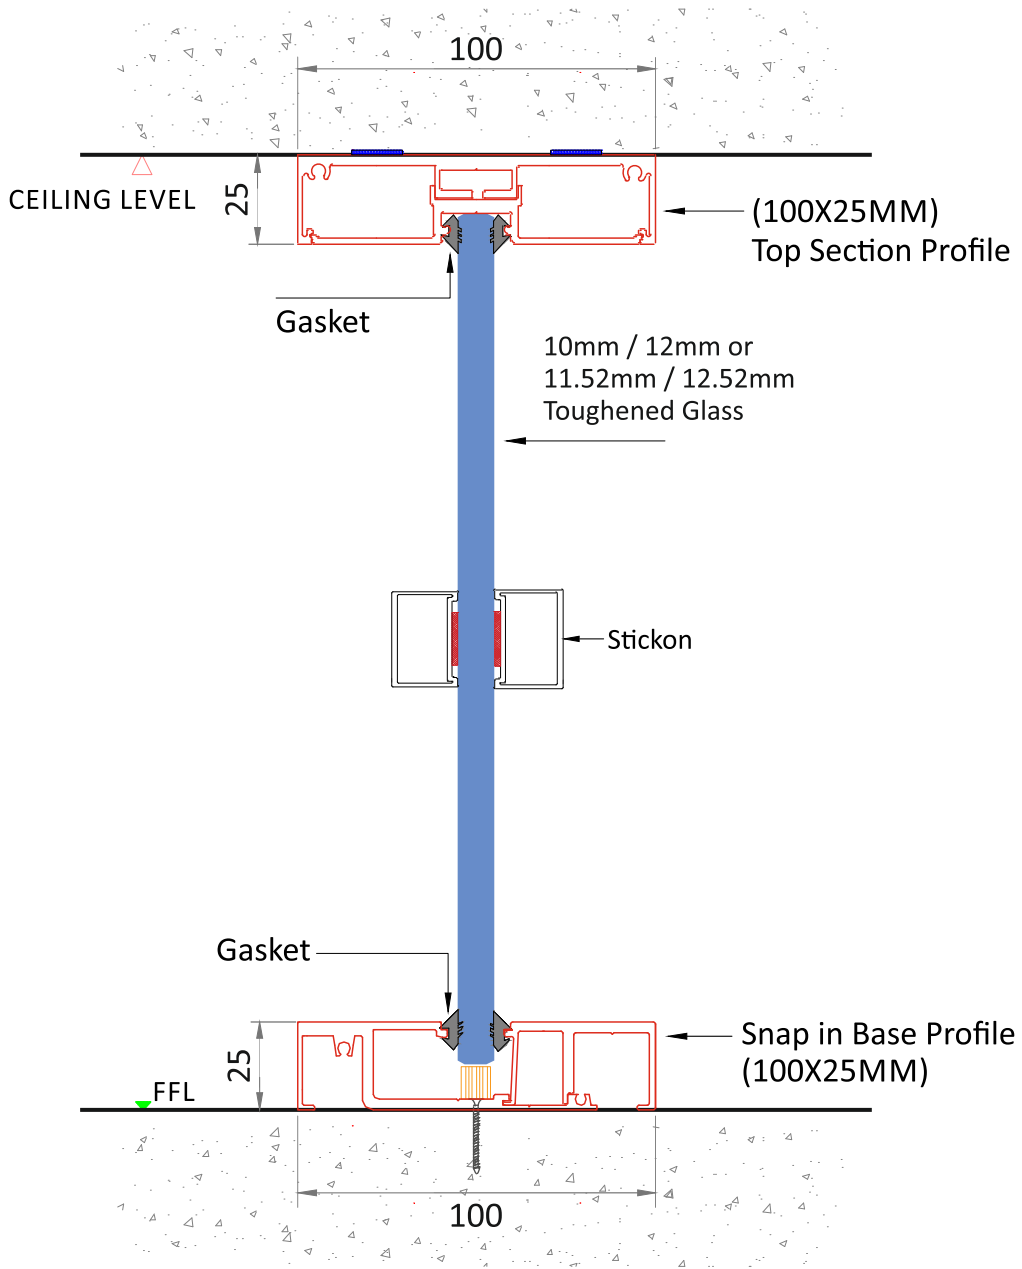

PARTITION CONFIGURATION