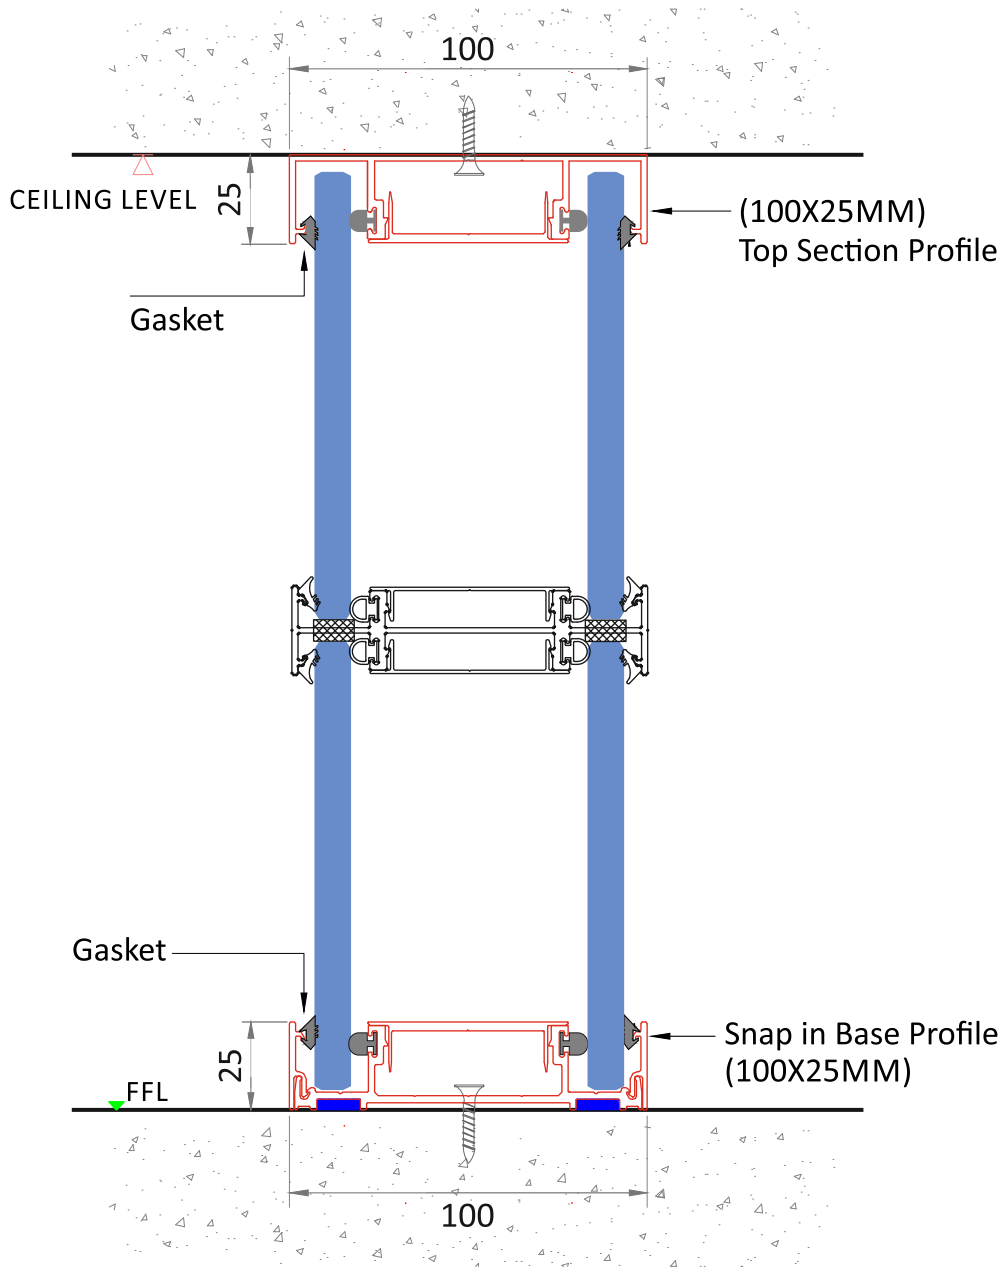

PARTITION CONFIGURATION