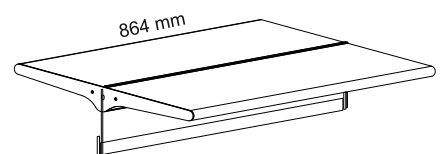

TWP - 23
Black & Wooden LED Shelf with Clothing Tube