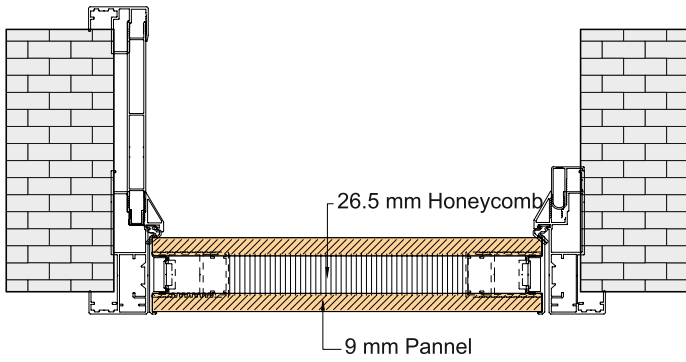

Outside Opening Door