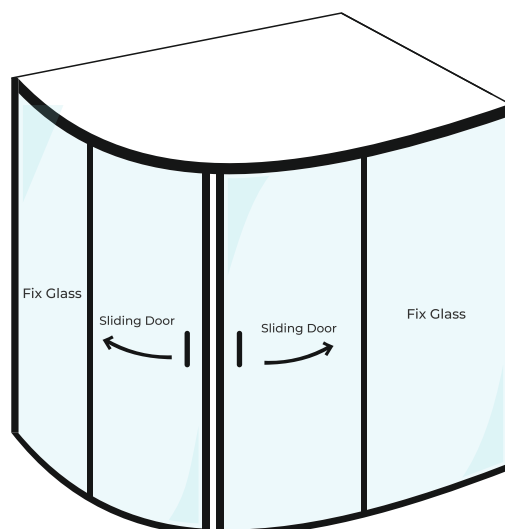

Curved Shower with Frame