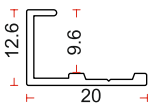

TADP - 324
Wall Covering End