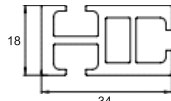

TWP - 53
Middle Back