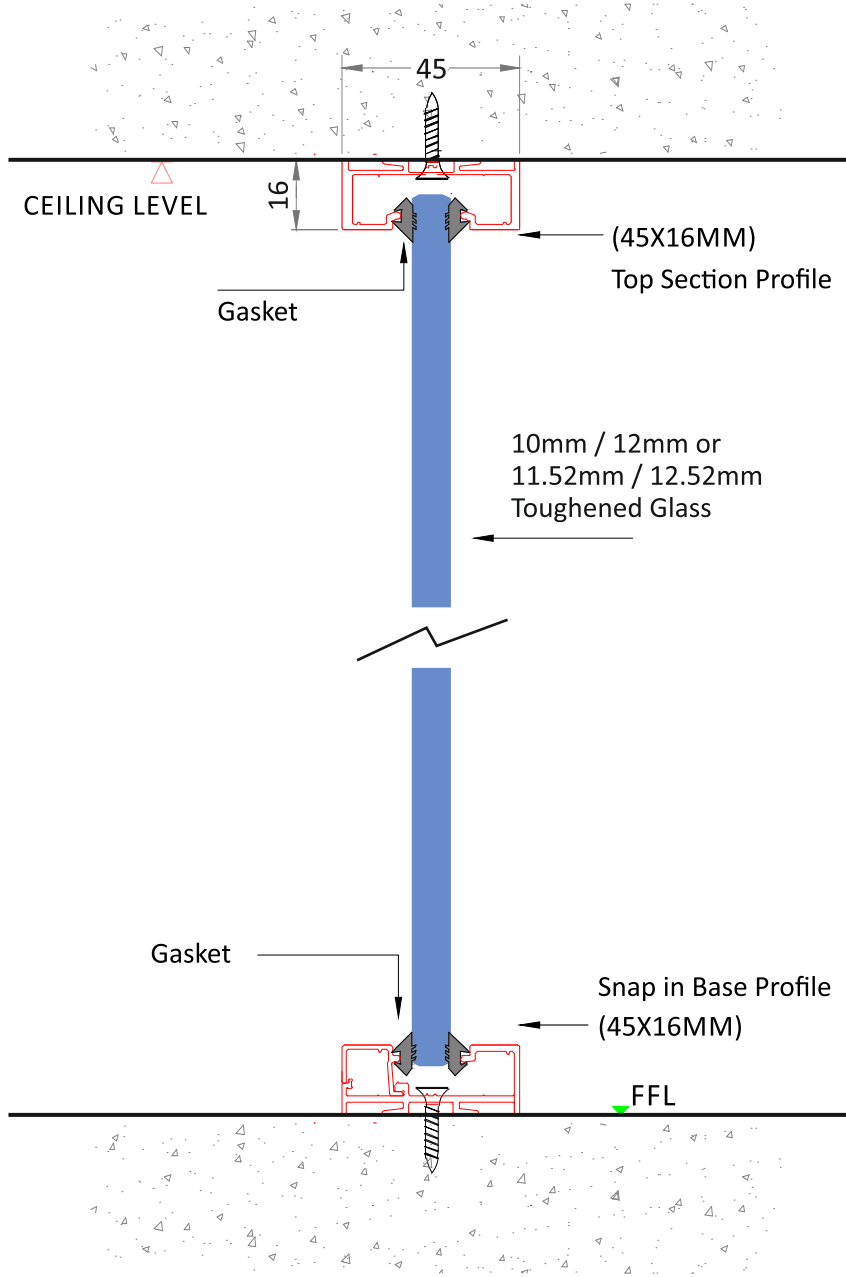

PARTITION CONFIGURATION