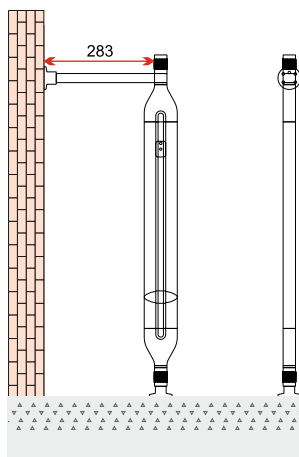

TWP - 21 BW
Black & Wooden Pole