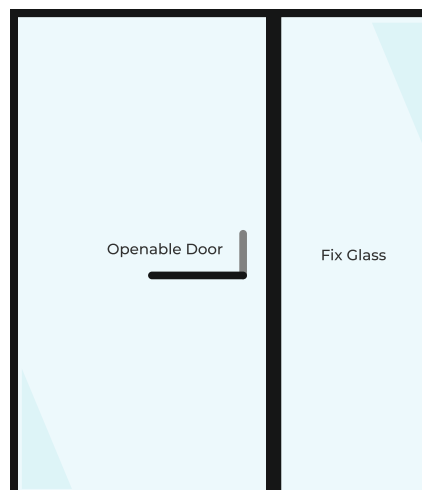

Openable Shower with Frame