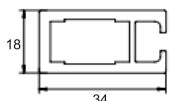

TRAMEZZO
Exclusive Class Partition System

TRAMEZZO Standing Unit with LED System
Available Finish : Black Matt / Brush Gold

TWP - 51
Side Frame