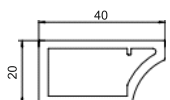

TWP - 56
Bottom Shelf