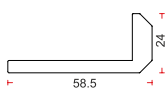

TWP - 37
Wooden Self Side Profile