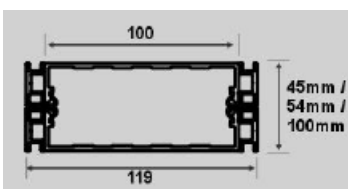

TRAMEZZO POWER PANEL

TRAMEZZO
Exclusive Class Partition System

TRAMEZZO Power panel plays a vital role in today's commercial industry, using access system is a must for maintaining privacy as well as confidentiality within. With meeting scheduler coming into role the size of panel required is more than regular size available in market.

TRAMEZZO with its R&D team have come up with aluminium portal having sizes from 100mm to 300mm where all systems can be integrated with ease meeting aesthetic value as well as acoustic performance.