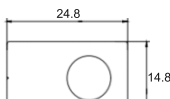

TWP - ACC - 12
Middle Leg