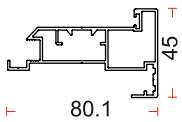

TADP - 327
Inside Opening Door Frame