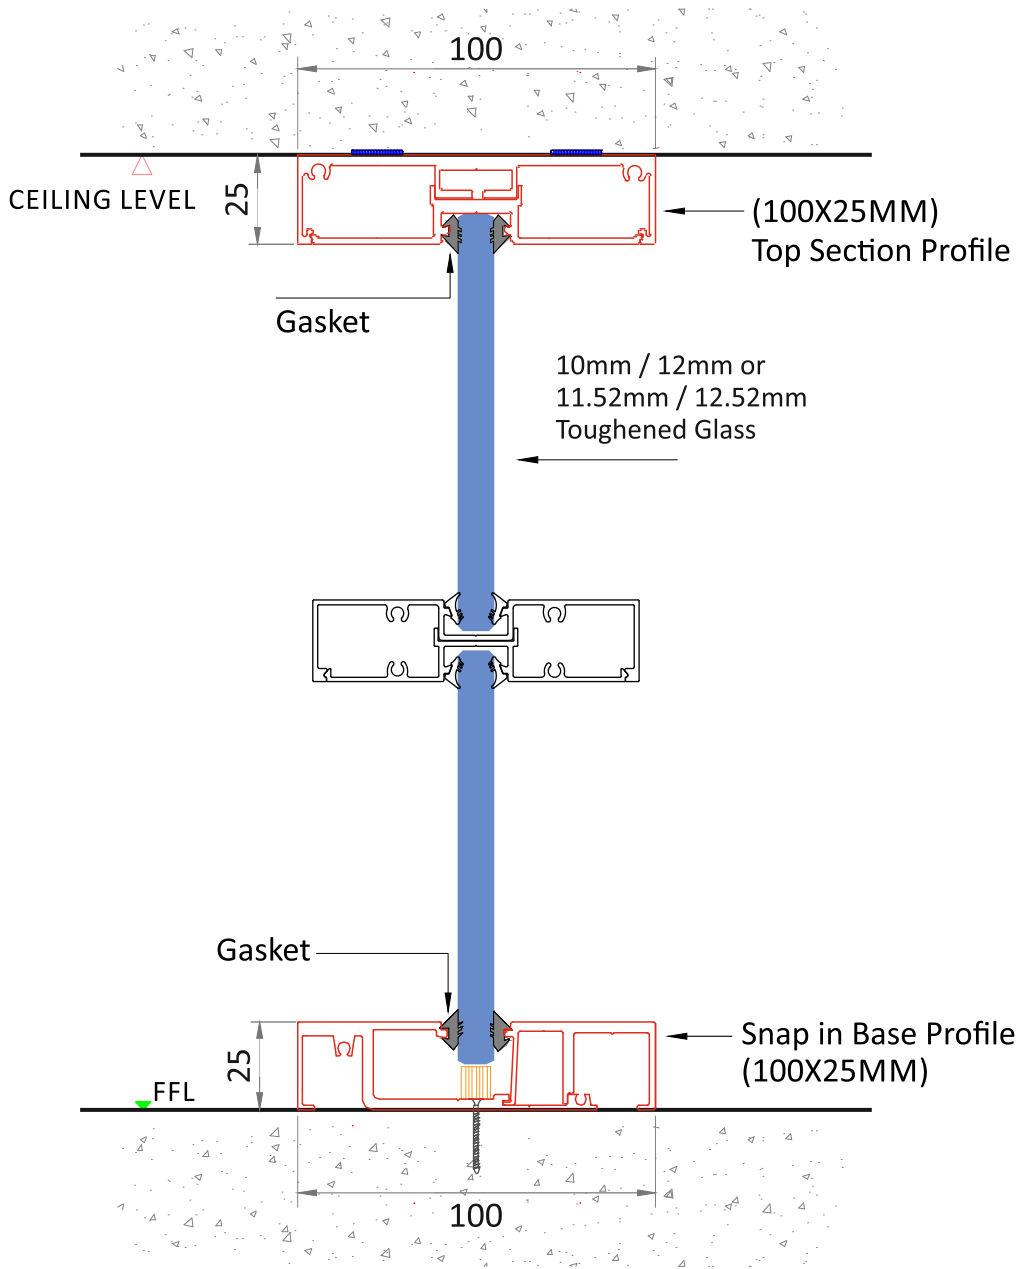

PARTITION CONFIGURATION