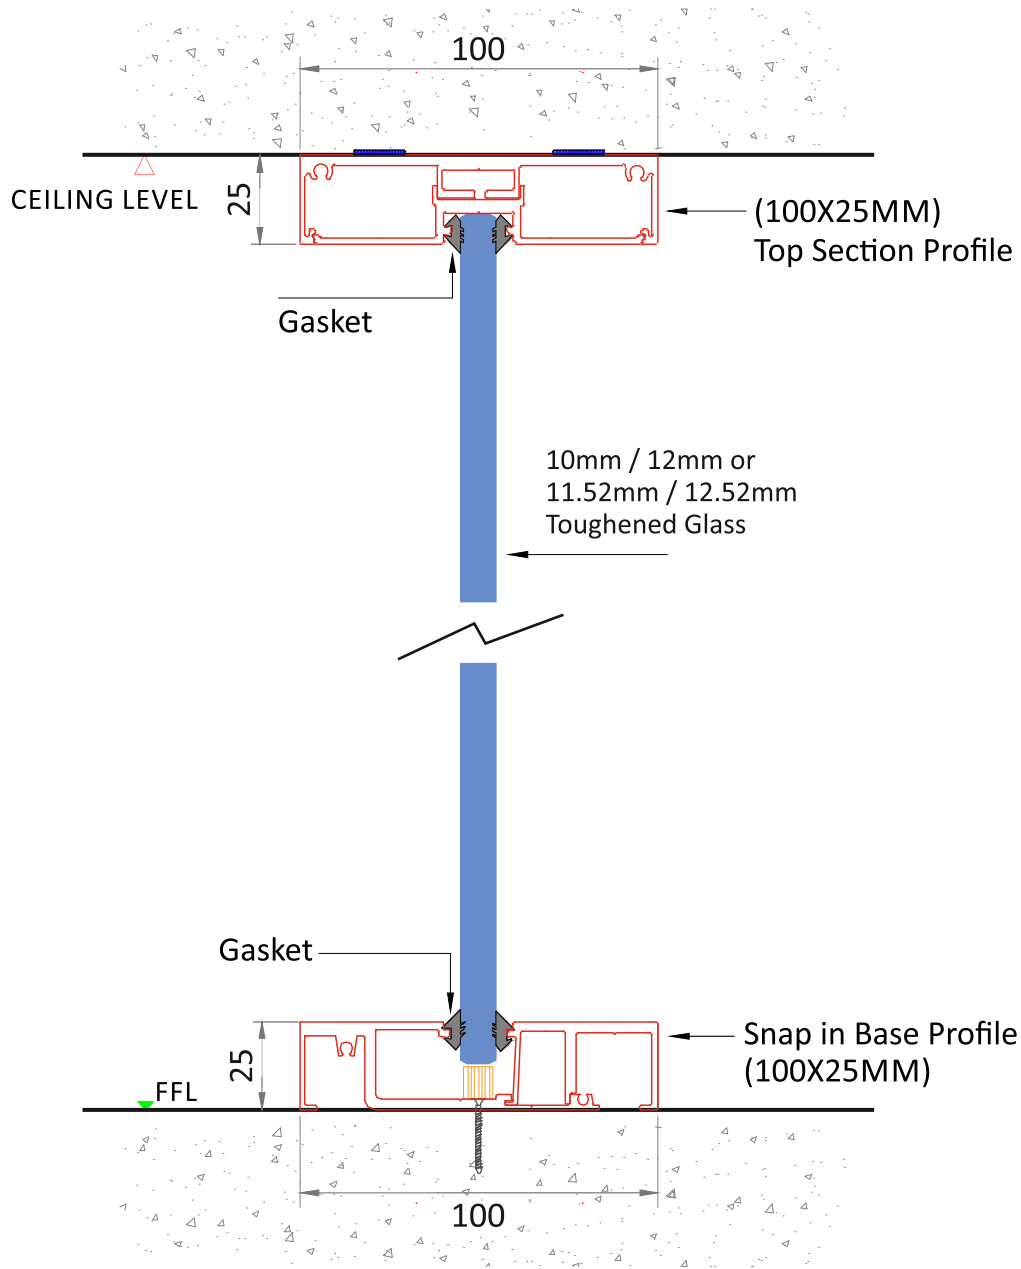

PARTITION CONFIGURATION