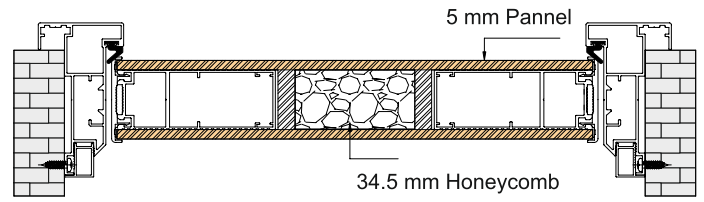

Inside Opening Door