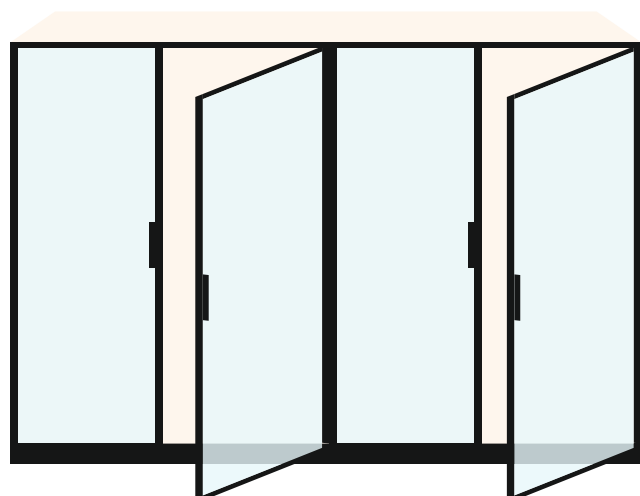

Available Finish : Black Matt / Brush Gold / Champion Matt / Coffee / Grey Matt

Openable wardrobes are a classic storage solution characterized by doors that swing outward, offering full visibility and access to the entire interior at once. They can be customized with various materials and internal features to suit specific needs.

Openable Wardrobe