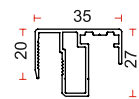

TADP - 318
Door Frame Connecting Cover