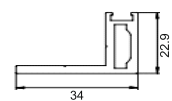

TWP - 55
Top and Bottom Shelf