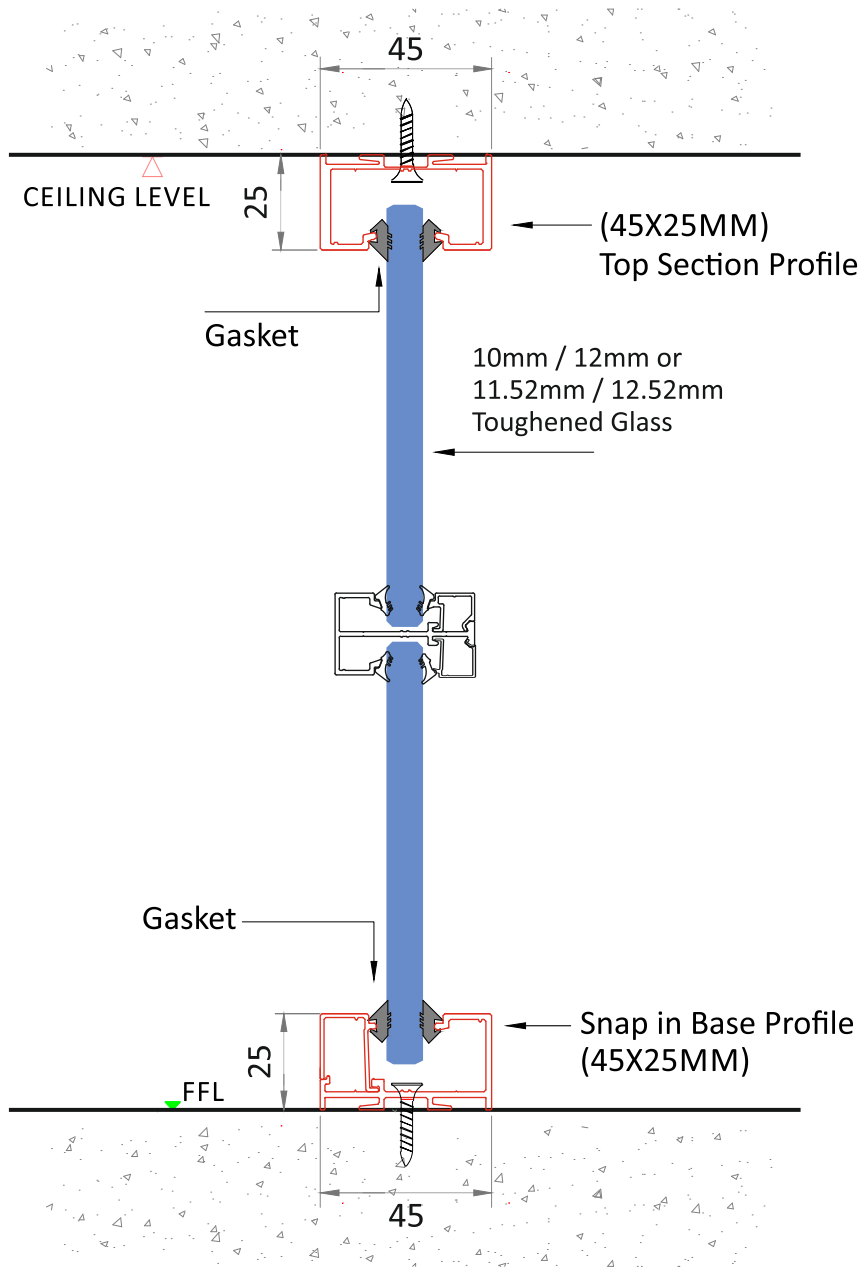

PARTITION CONFIGURATION