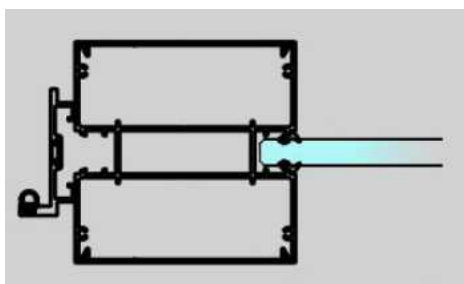

100 x 100 series (TRAMEZZO Portal)