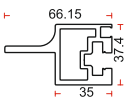

TRAMEZZO Air Hinge Full Glass Wardrobe with LED Complete System
Available Finish : Black Matt / Brush Gold / Champion Matt / Coffee / Grey Matt

TWP - 02
Front Side Vertical