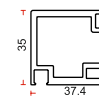

TWP - 06
Back Side Vertical