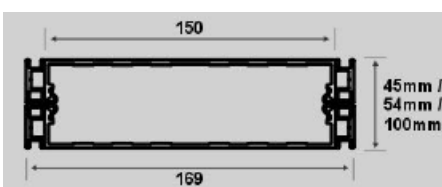

TRAMEZZO POWER PANEL

TRAMEZZO
Exclusive Class Partition System

TRAMEZZO Power panel plays a vital role in today's commercial industry, using access system is a must for maintaining privacy as well as confidentiality within. With meeting scheduler coming into role the size of panel required is more than regular size available in market.

TRAMEZZO with its R&D team have come up with aluminium portal having sizes from 100mm to 300mm where all systems can be integrated with ease meeting aesthetic value as well as acoustic performance.