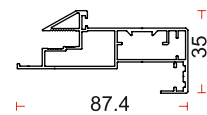

TADP - 326
Outside Opening Door Frame