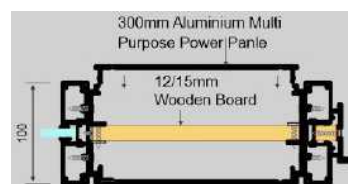

300mm Aluminium Power Panel Single & Double Glazing