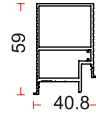

TADP - 312
Door Vertical Frame