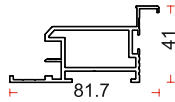

TADP - 311
Door Frame Profile