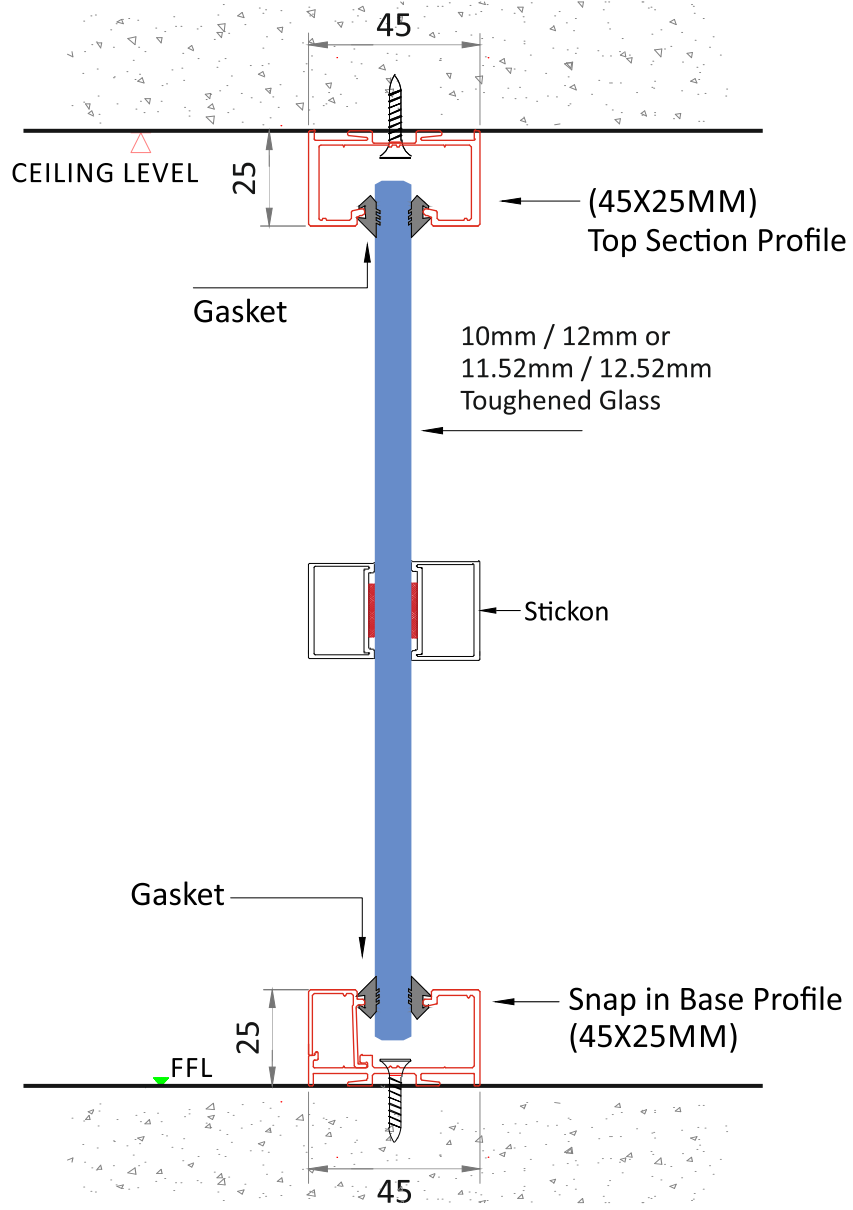

PARTITION CONFIGURATION