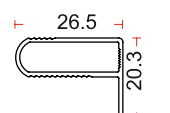

TADP - 331
Door Frame Connecting Cover