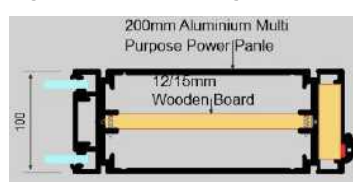

TRAMEZZO Power panel plays a vital role in today's commercial industry, using access system is a must for maintaining privacy as well as confidentiality within. With meeting scheduler coming into role the size of panel required is more than regular size available in market.

TRAMEZZO with its R&D team have come up with aluminium portal having sizes from 100mm to 300mm where all systems can be integrated with ease meeting aesthetic value as well as acoustic performance.

The TRAMEZZO Power Panel can be of Wooden material, glass and aluminium profile also which makes this product exclusively important in the commercial industry.

200mm Aluminium Power Panel Single & Double Glazing