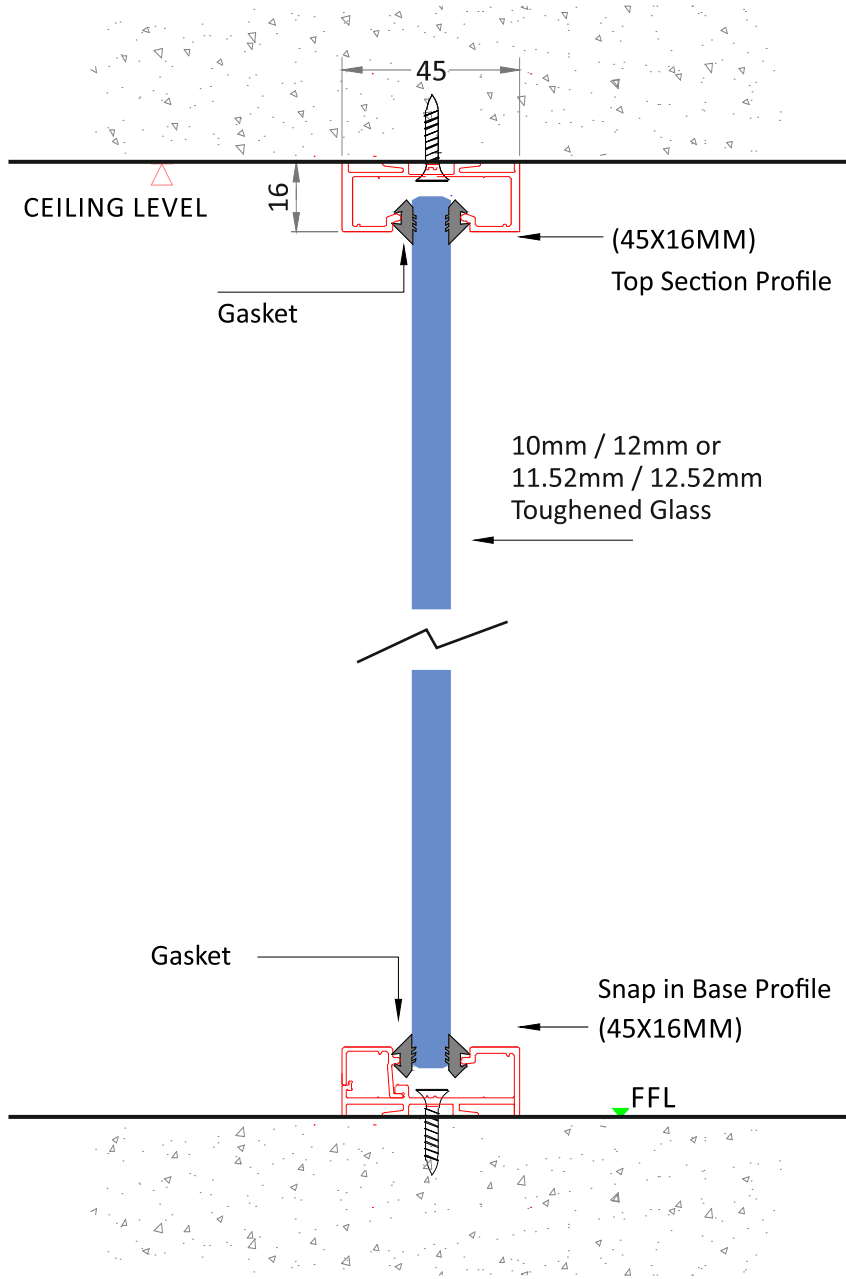

PARTITION CONFIGURATION