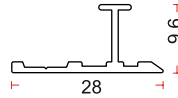

TADP - 322
Wall Covering Divider Profile