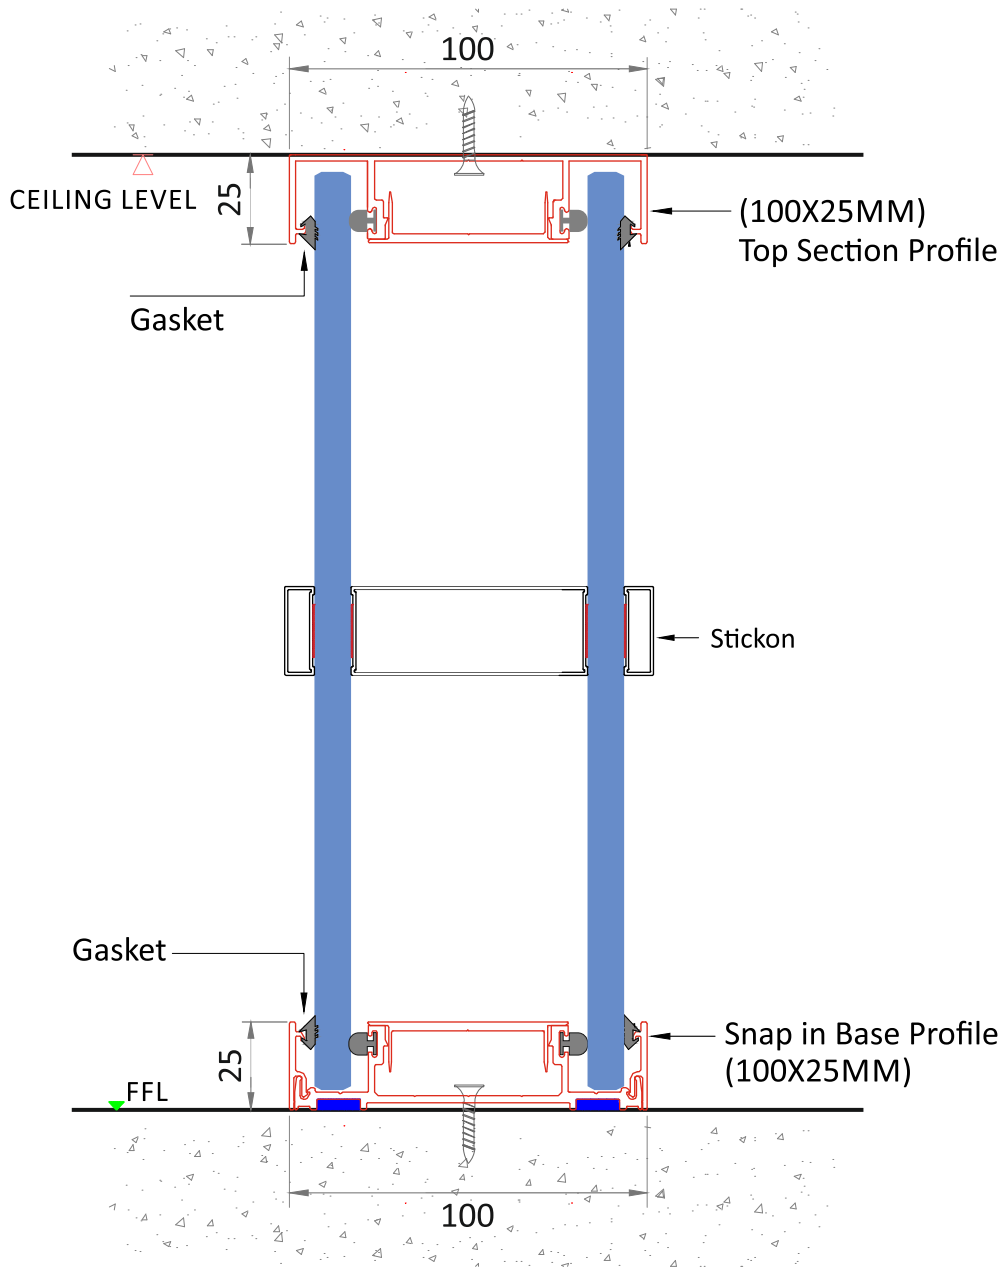

PARTITION CONFIGURATION