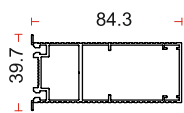

TADP - 333
Door Frame Profile