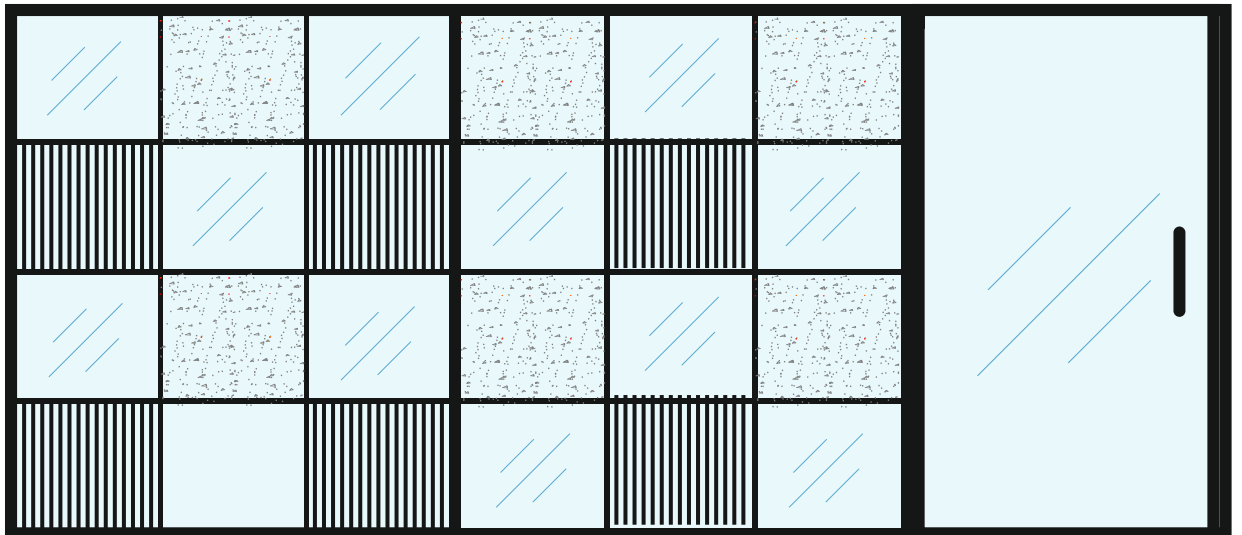

Segmented Partition System

CONCEPT