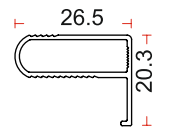

TADP - 331
Door Frame Connecting Cover