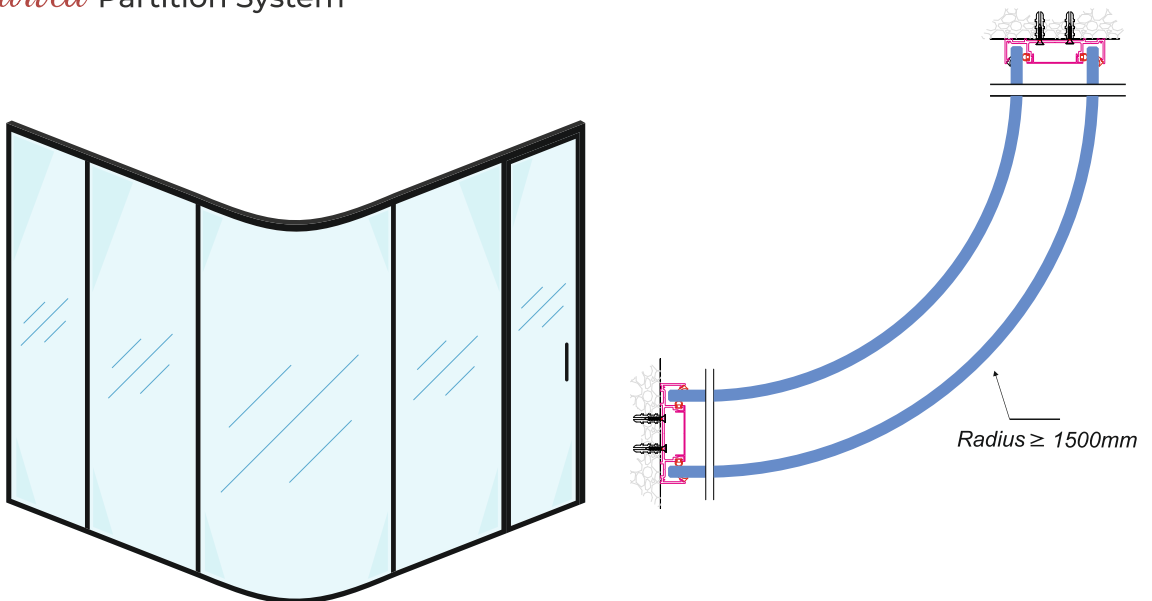

Curved Partition System

CONCEPT