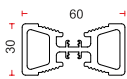

TWP - 31
Pole