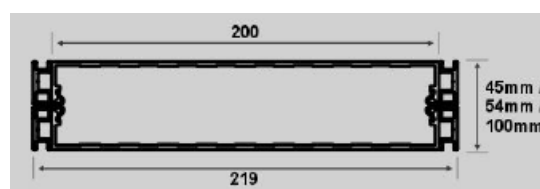

TRAMEZZO POWER PANEL

TRAMEZZO
Exclusive Class Partition System

TRAMEZZO Power panel plays a vital role in today's commercial industry, using access system is a must for maintaining privacy as well as confidentiality within. With meeting scheduler coming into role the size of panel required is more than regular size available in market.

TRAMEZZO with its R&D team have come up with aluminium portal having sizes from 100mm to 300mm where all systems can be integrated with ease meeting aesthetic value as well as acoustic performance.