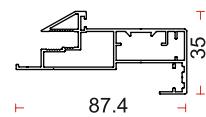

TADP - 326
Outside Opening Door Frame