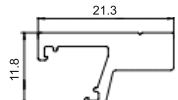

TWP - 57
Top LED