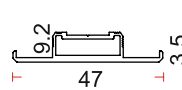

TADP - 330
Door Frame Cover