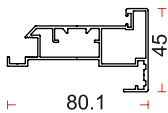

TADP - 327
Inside Opening Door Frame