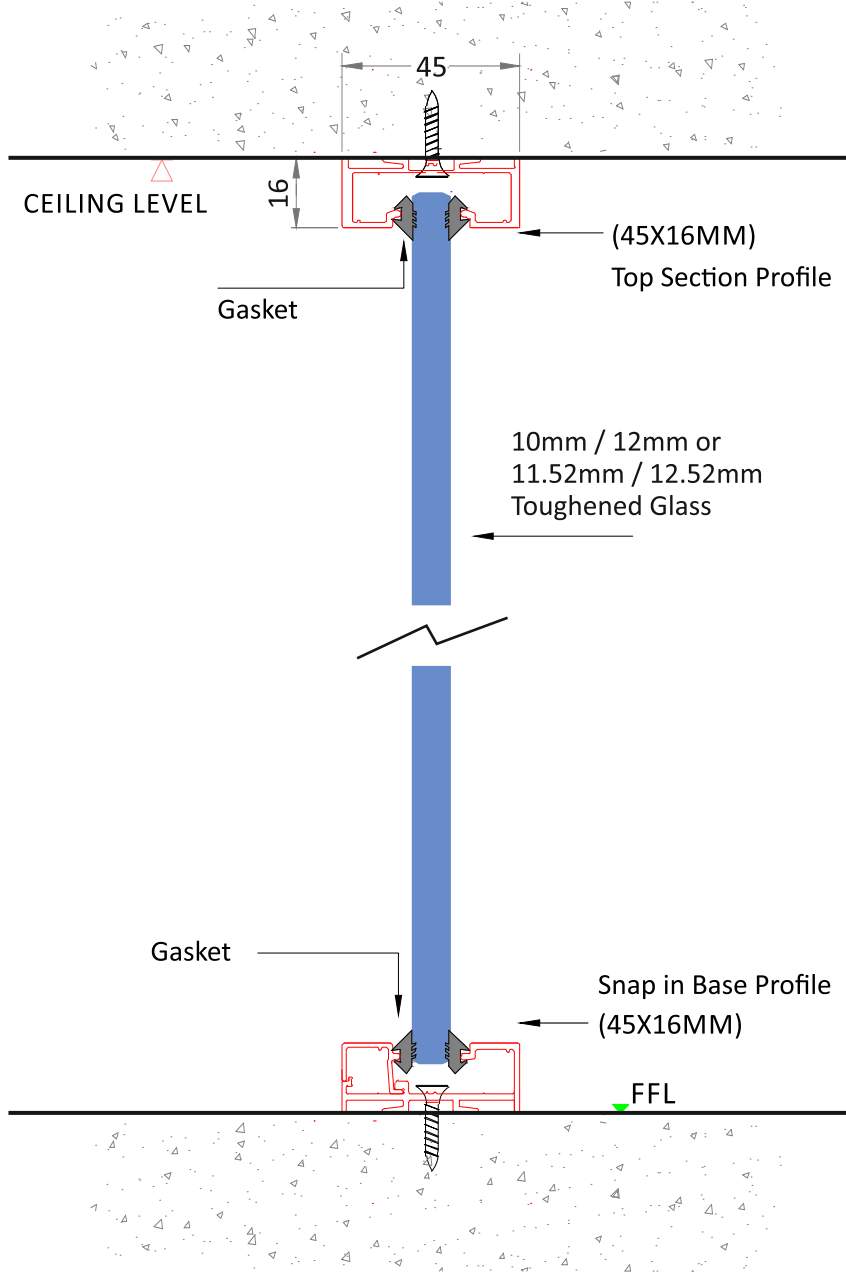

PARTITION CONFIGURATION