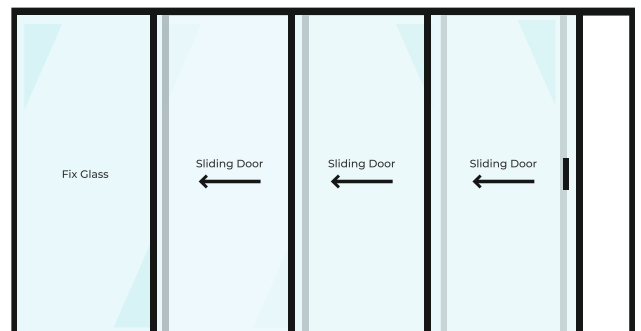

Telescopic Sliding System