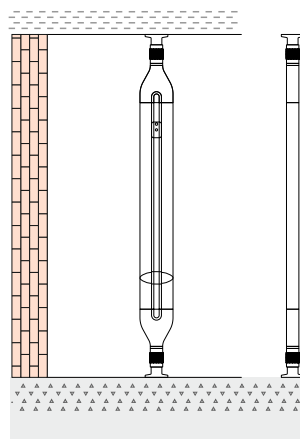

TWP - 21 BT
Black & Wooden Pole