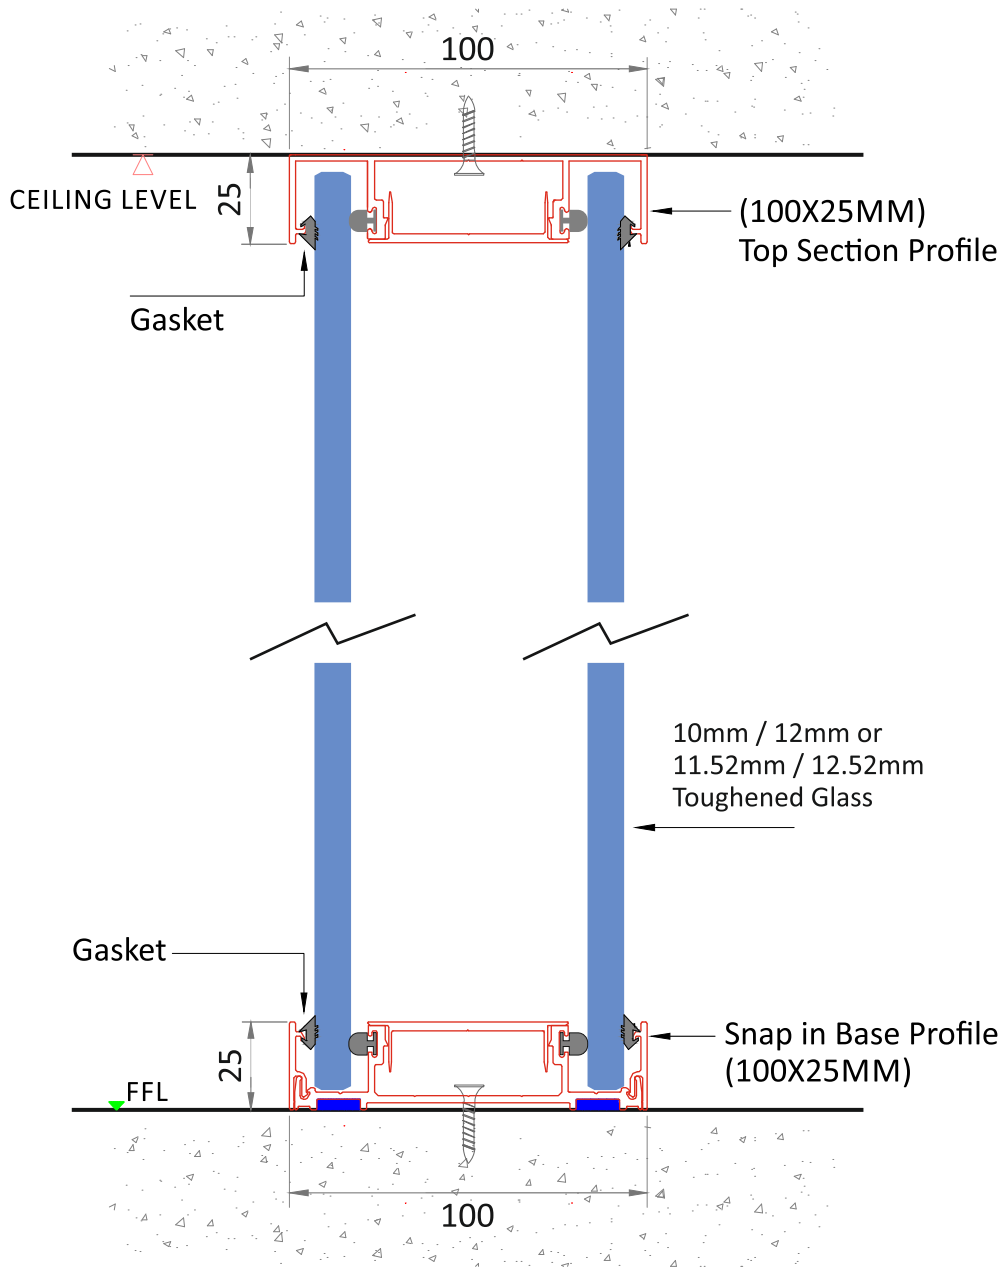

PARTITION CONFIGURATION