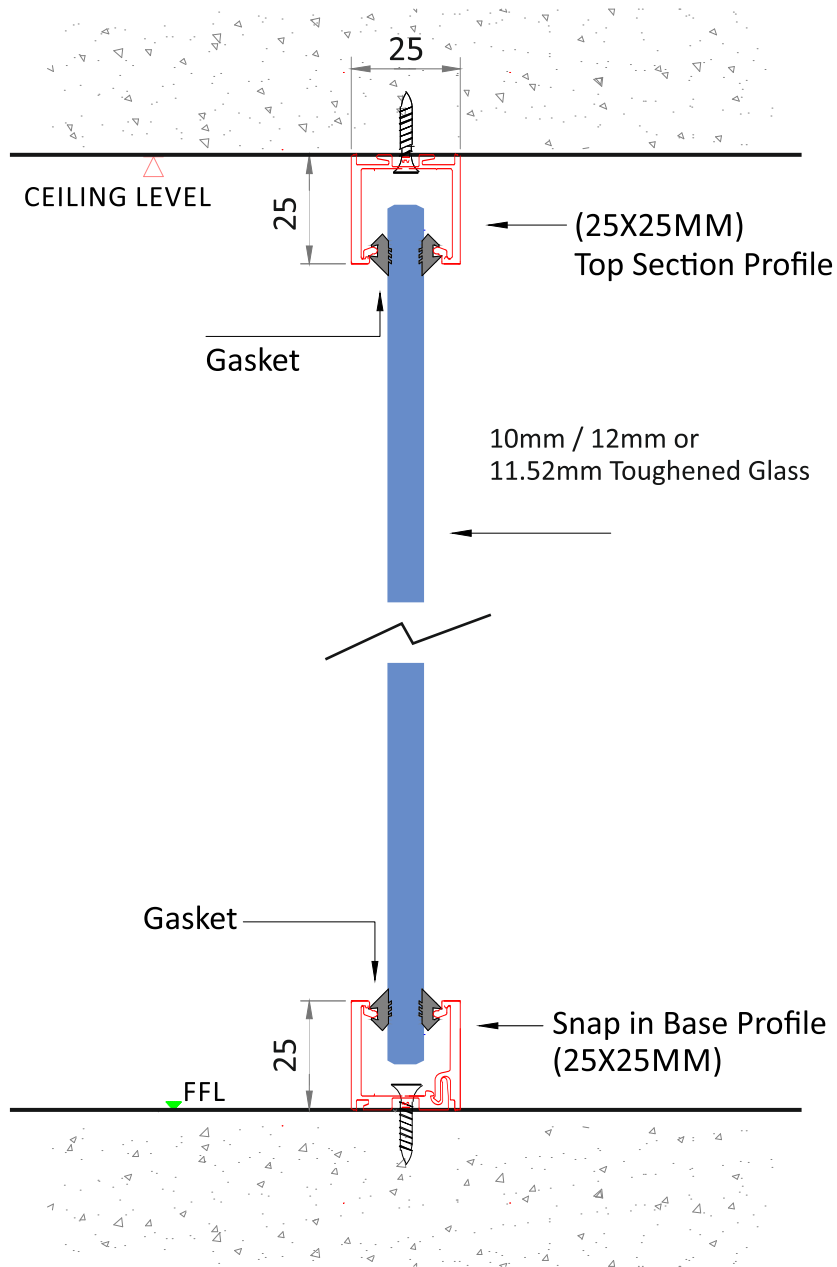

PARTITION CONFIGURATION