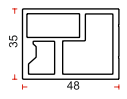

TWP - 10
Top & Bottom
Front Horizontal