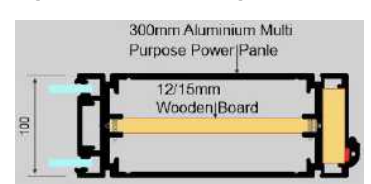

300mm Aluminium Power Panel Single & Double Glazing