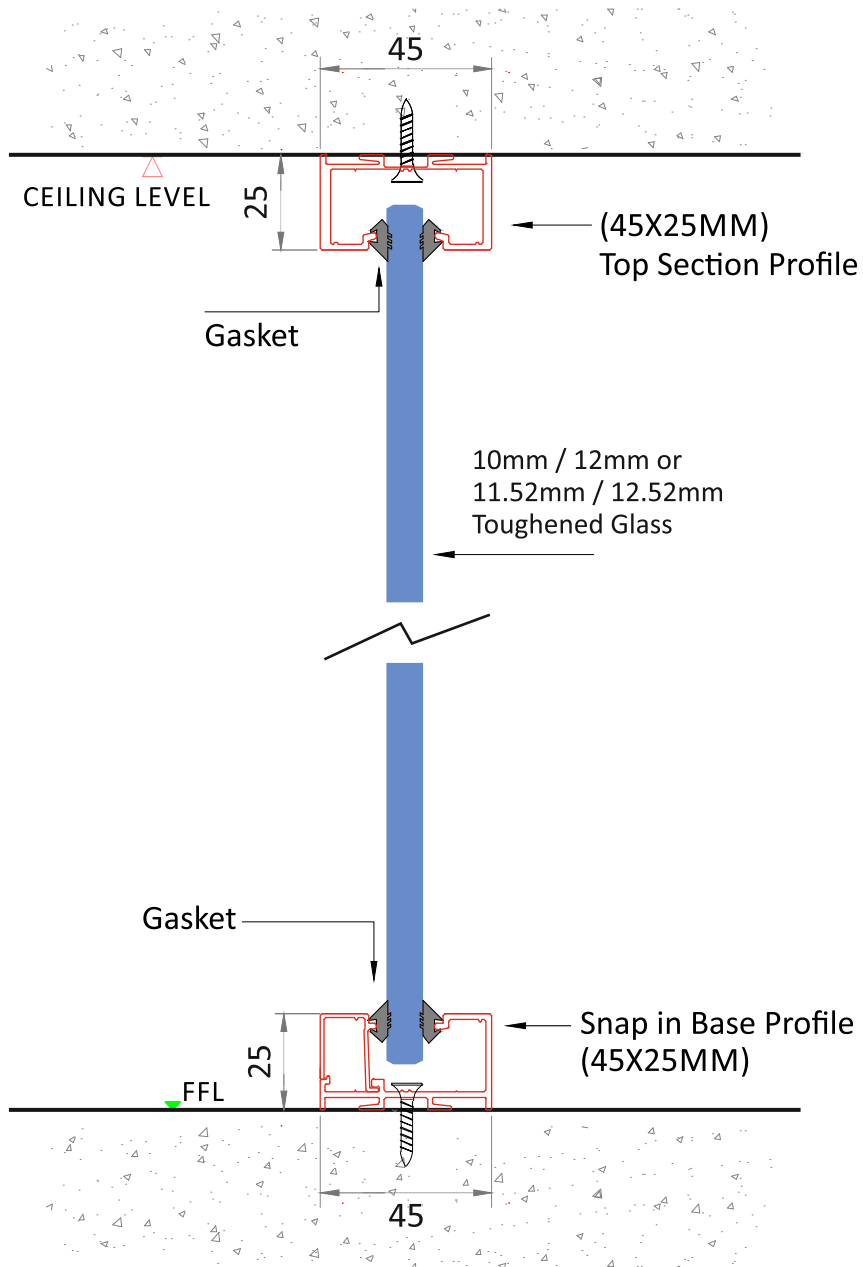

PARTITION CONFIGURATION