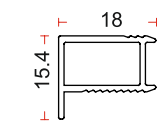

TADP - 336
Door Frame Connecting Cover