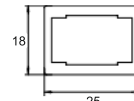

TWP - 54
Middle