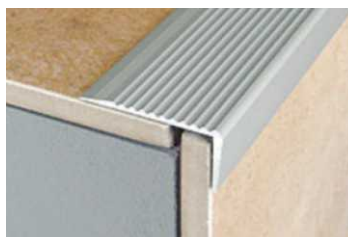

**TPP - GC - 30**  
Aluminium Capret Edge Profile

- Finish : Silver / Black
- Length : 3000mm
- Size : 30mm X 4.5mm

**TSP - 24**  
Stair Nose

- Aluminium Profile
- Finish : Silver / Black
- Length : 3000mm
- Size : 24mm X 9mm