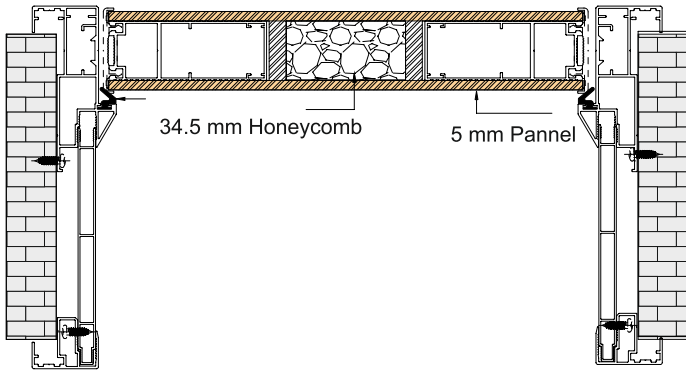

Outside Opening Door