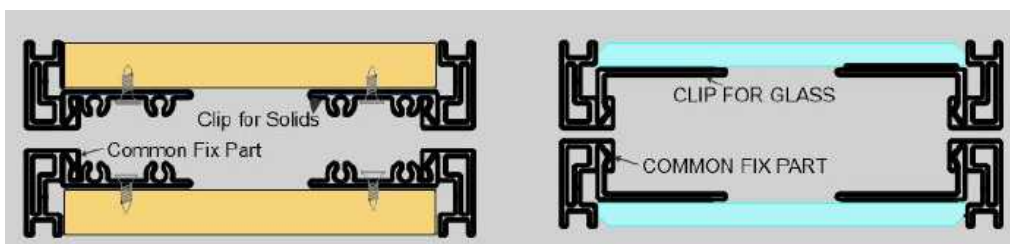

TRAMEZZO Power panel plays a vital role in today's commercial industry, using access system is a must for maintaining privacy as well as confidentiality within. With meeting scheduler coming into role the size of panel required is more than regular size available in market. TRAMEZZO with its R&D team have come up with aluminium portal having sizes from 100mm to 300mm where all systems can be integrated with ease meeting aesthetic value as well as acoustic performance.

The TRAMEZZO Power Panel can be of Wooden material, glass and aluminium profile also which makes this product exclusively important in the commercial industry.