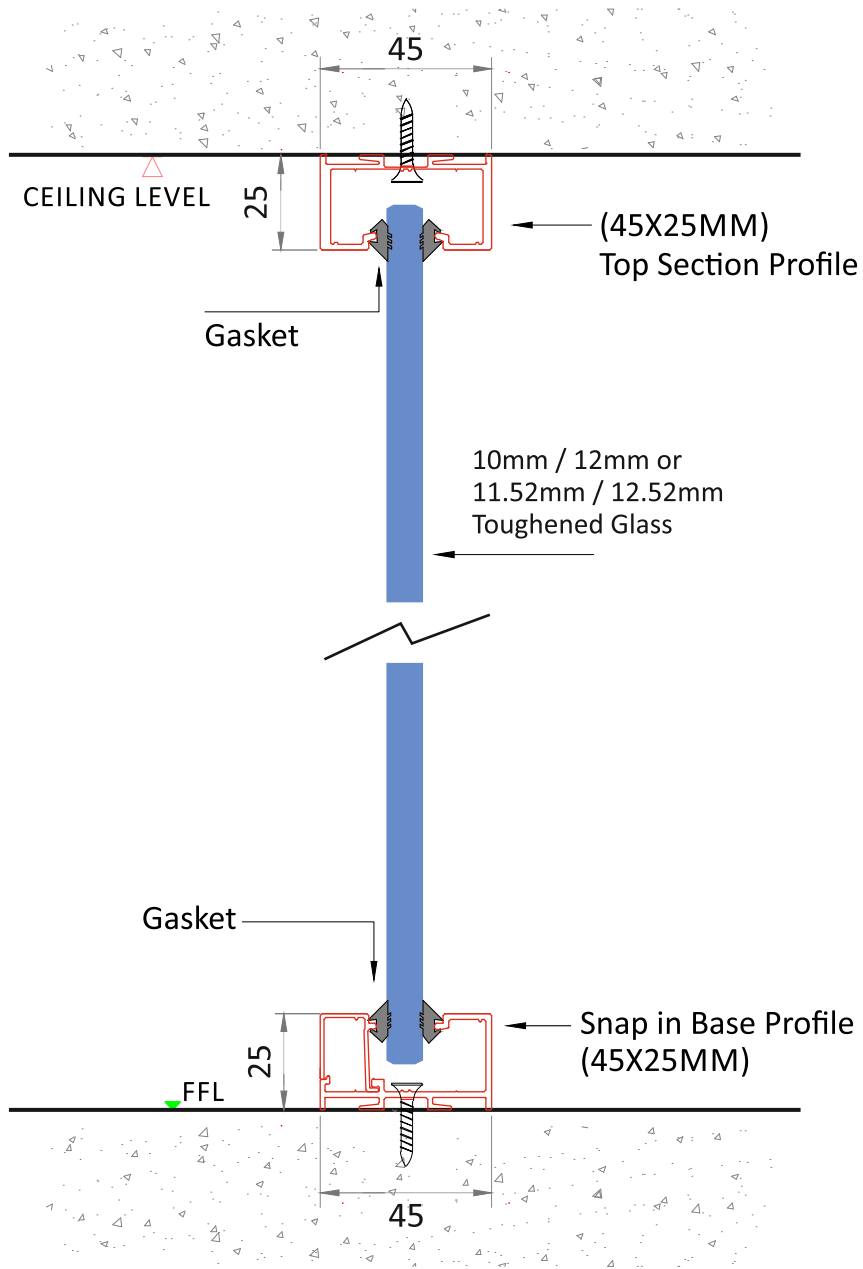

PARTITION CONFIGURATION