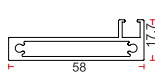

TWP - 32
Self Back Profile