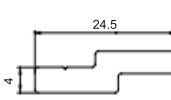

TWP - 58
Back Hanging