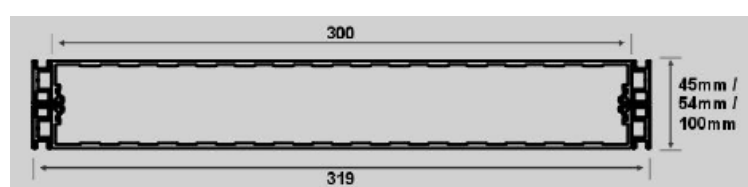

TRAMEZZO POWER PANEL

TRAMEZZO
Exclusive Class Partition System

TRAMEZZO Power panel plays a vital role in today's commercial industry, using access system is a must for maintaining privacy as well as confidentiality within. With meeting scheduler coming into role the size of panel required is more than regular size available in market.

TRAMEZZO with its R&D team have come up with aluminium portal having sizes from 100mm to 300mm where all systems can be integrated with ease meeting aesthetic value as well as acoustic performance.