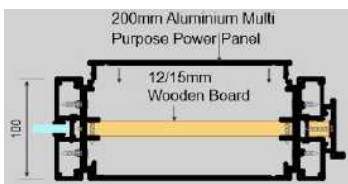

TRAMEZZO Power panel plays a vital role in today's commercial industry, using access system is a must for maintaining privacy as well as confidentiality within. With meeting scheduler coming into role the size of panel required is more than regular size available in market.

TRAMEZZO with its R&D team have come up with aluminium portal having sizes from 100mm to 300mm where all systems can be integrated with ease meeting aesthetic value as well as acoustic performance.

The TRAMEZZO Power Panel can be of Wooden material, glass and aluminium profile also which makes this product exclusively important in the commercial industry.

200mm Aluminium Power Panel Single & Double Glazing