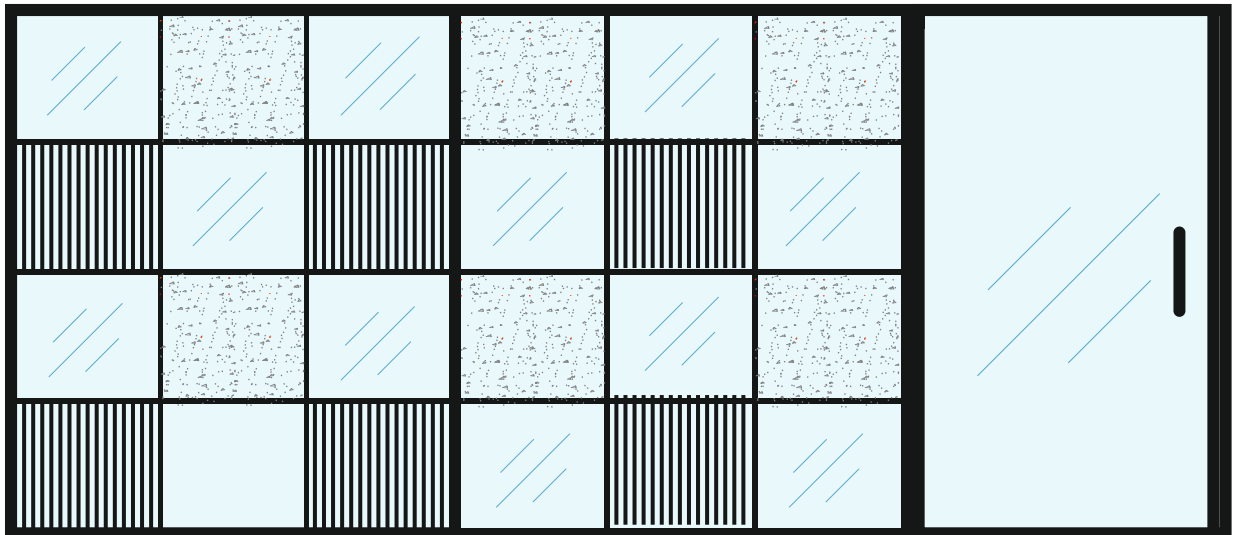

Segmented Partition System

CONCEPT