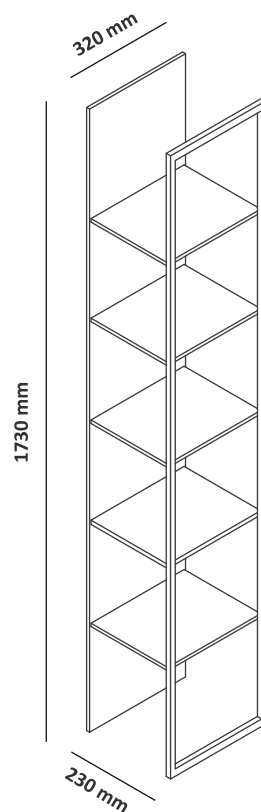

FEATURES :

- A wall-hung shelf with built-in LED illumination
- Available Finish :
  Black Matt / Bronze / Brush Gold / Grey Matt