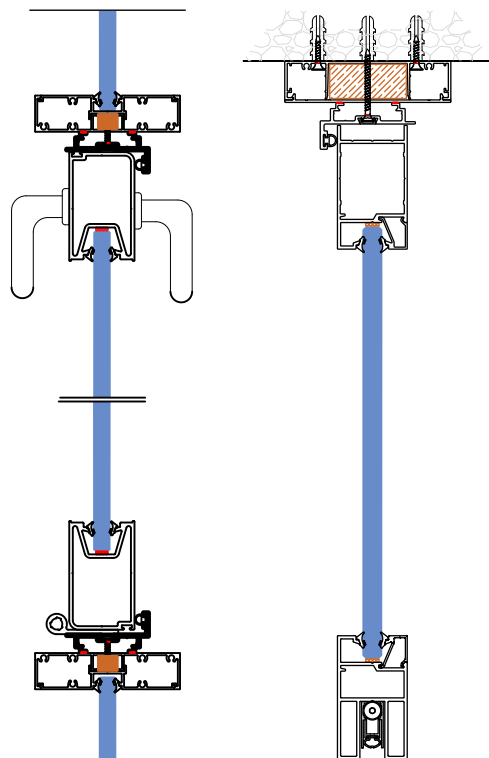

FEATURES

- Aluminium Framed Glass Door - TRAMEZZO Style 75
- Section Thickness - 75mm X 45mm with Open Door Closer
- Mortise lock with lever handle
- Glass Thickness - 10mm / 12mm / 11.52mm / 12.52mm

- Sound Insulation Capacity
  - 10mm Toughened Glass - Upto 29 dB
  - 12mm Toughened Glass - Upto 30 dB
  - 11.52mm Laminated Toughened Glass - Upto 33 dB
  - 12.52mm Laminated Toughened Glass - Upto 34 dB