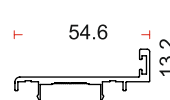

TADP - 335
Use with Double Door Frame Cover