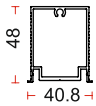

TADP - 314
Door Top & Bottom Frame