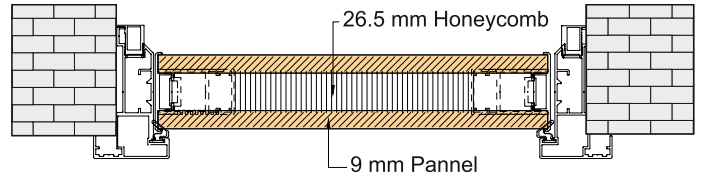

Inside Opening Door