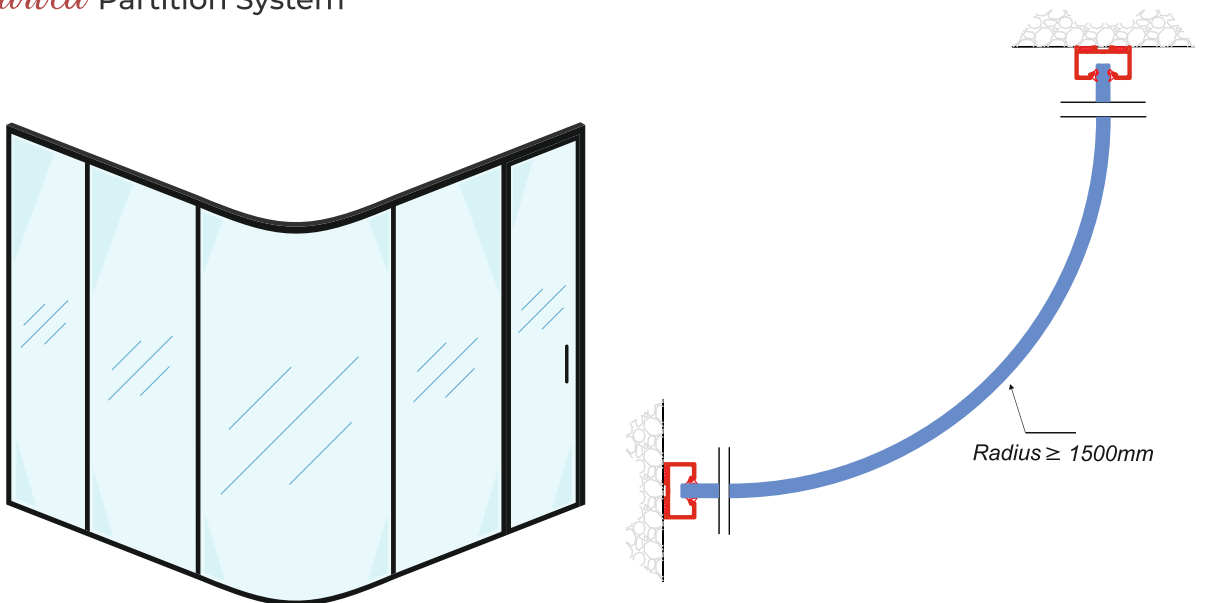

Curved Partition System

CONCEPT