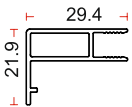

TADP - 319
Door Frame Connecting Cover