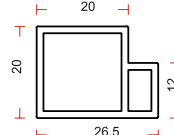

TAPS - 243
Horizontal Profile for
Glass self 5 mm